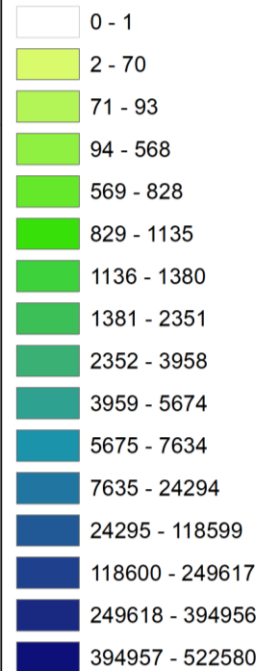

TROPICAL DEPRESSION 1 (BOLAVEN)

Countries under monitoring (PH, VN, KH)
FLASH UPDATE #3

PHILIPPINES

- ❑ [NDRRMC](#) and [DSWD](#) reported that a total of 33,084 persons were affected (7,989 families) with 80 houses destroyed following the TD.

Legend

TD Agaton Status 4 Jan 18 Affected Persons

0 - 1
2 - 70
71 - 93
94 - 568
569 - 828
829 - 1135
1136 - 1380
1381 - 2351
2352 - 3958
3959 - 5674
5675 - 7634
7635 - 24294
24295 - 118599
118600 - 249617
249618 - 394956
394957 - 522580

Data source:
[DSWD Sitrep](#)
[CAA 4 Jan 0200 \(UTC+8\)](#)

THURSDAY

4 JAN 2018

12:00 UTC+7

TS KAI-TAK & TEMBIN STATUS UPDATE

ONE ASEAN ONE RESPONSE

Legend

TS KaiTak Status 4 Jan 18

Affected Persons

Data source: DSWD Sitrep, CAA 4 Jan 0800 (UTC+8)

Legend

TS Tembin Status 2 Jan 18

Affected Persons

Data source: DSWD Sitrep, CAA 2 Jan 0300 (UTC+8)

DATA SOURCES
 AHA Centre Disaster Monitoring & Response System (DMRS);
 Pacific Disaster Center (PDC Global), Healthmap, Joint Typhoon
 Warning Centre
 Philippines: DSWD, NDRRMC, PAGASA, PhilGIS
 Viet Nam: CCNDPC, NCHMF, VDMA
 Cambodia: Ministry of Water Resources and Meteorology