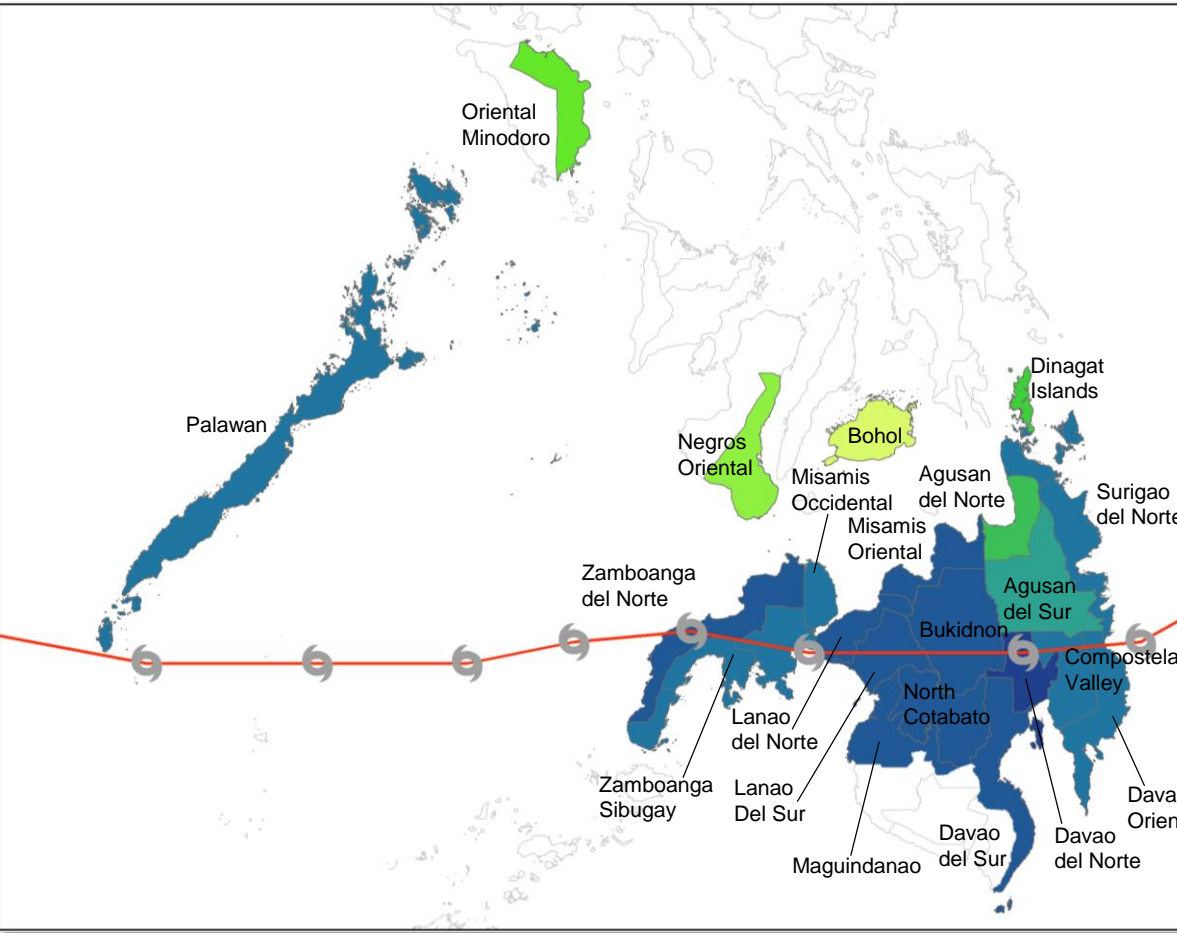

Affected Persons

Data source: DSWD Sitrep, CAA 4 Jan 0800 (UTC+8)

Legend

TS Tembin Status 2 Jan 18

Affected Persons

Data source: DSWD Sitrep, CAA 2 Jan 0300 (UTC+8)

DATA SOURCES
 AHA Centre Disaster Monitoring & Response System (DMRS);
 Pacific Disaster Center (PDC Global), Healthmap, Joint Typhoon
 Warning Centre
 Philippines: DSWD, NDRRMC, PAGASA, PhilGIS
 Viet Nam: CCNDPC, NCHMF, VDMA
 Cambodia: Ministry of Water Resources and Meteorology