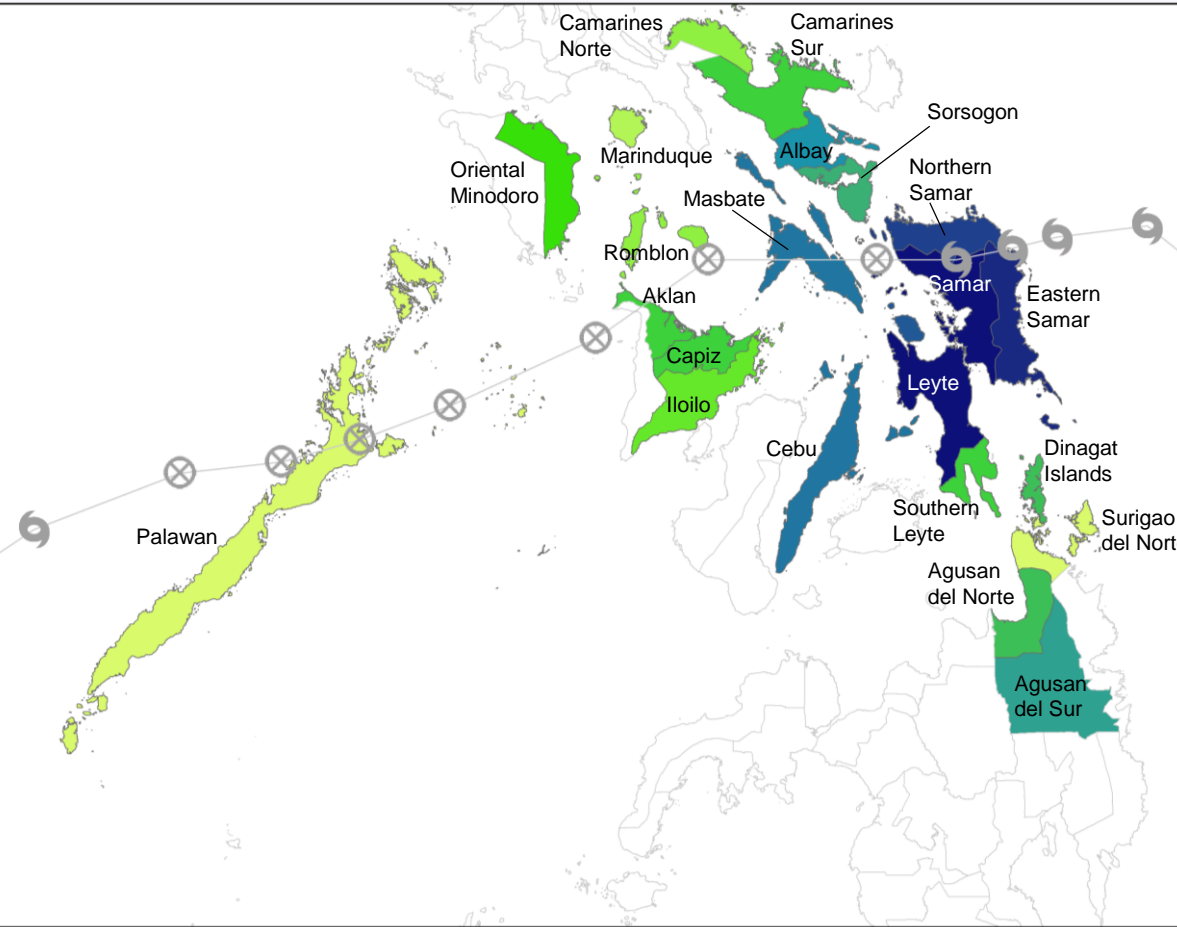

TROPICAL DEPRESSION 1 (BOLAVEN)

Countries under monitoring (PH, VN, KH)
FLASH UPDATE #3

PHILIPPINES

- ❑ [NDRRMC](#) and [DSWD](#) reported that a total of 33,084 persons were affected (7,989 families) with 80 houses destroyed following the TD.

Affected Persons

Data source: DSWD Sitrep, CAA 4 Jan 0800 (UTC+8)

Legend

TS Tembin Status 2 Jan 18

Affected Persons

Data source: DSWD Sitrep, CAA 2 Jan 0300 (UTC+8)

DATA SOURCES
 AHA Centre Disaster Monitoring & Response System (DMRS);
 Pacific Disaster Center (PDC Global), Healthmap, Joint Typhoon
 Warning Centre
 Philippines: DSWD, NDRRMC, PAGASA, PhilGIS
 Viet Nam: CCNDPC, NCHMF, VDMA
 Cambodia: Ministry of Water Resources and Meteorology