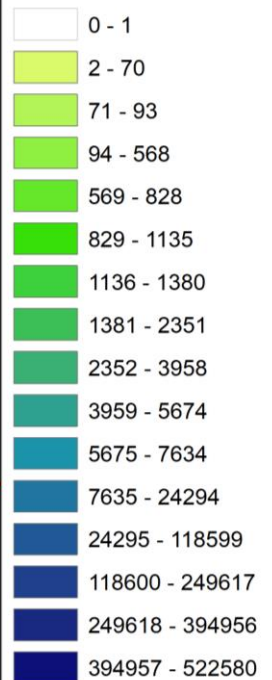

TROPICAL DEPRESSION 1 (BOLAVEN)

Countries under monitoring (PH, VN, KH)
FLASH UPDATE #3

PHILIPPINES

- ❑ [NDRRMC](#) and [DSWD](#) reported that a total of 33,084 persons were affected (7,989 families) with 80 houses destroyed following the TD.

Legend

TD Agaton Status 4 Jan 18 Affected Persons

0 - 1
2 - 70
71 - 93
94 - 568
569 - 828
829 - 1135
1136 - 1380
1381 - 2351
2352 - 3958
3959 - 5674
5675 - 7634
7635 - 24294
24295 - 118599
118600 - 249617
249618 - 394956
394957 - 522580

Affected Persons

Data source: DSWD Sitrep, CAA 4 Jan 0800 (UTC+8)

Legend

TS Tembin Status 2 Jan 18

Affected Persons

Data source: DSWD Sitrep, CAA 2 Jan 0300 (UTC+8)

DATA SOURCES
 AHA Centre Disaster Monitoring & Response System (DMRS);
 Pacific Disaster Center (PDC Global), Healthmap, Joint Typhoon
 Warning Centre
 Philippines: DSWD, NDRRMC, PAGASA, PhilGIS
 Viet Nam: CCNDPC, NCHMF, VDMA
 Cambodia: Ministry of Water Resources and Meteorology