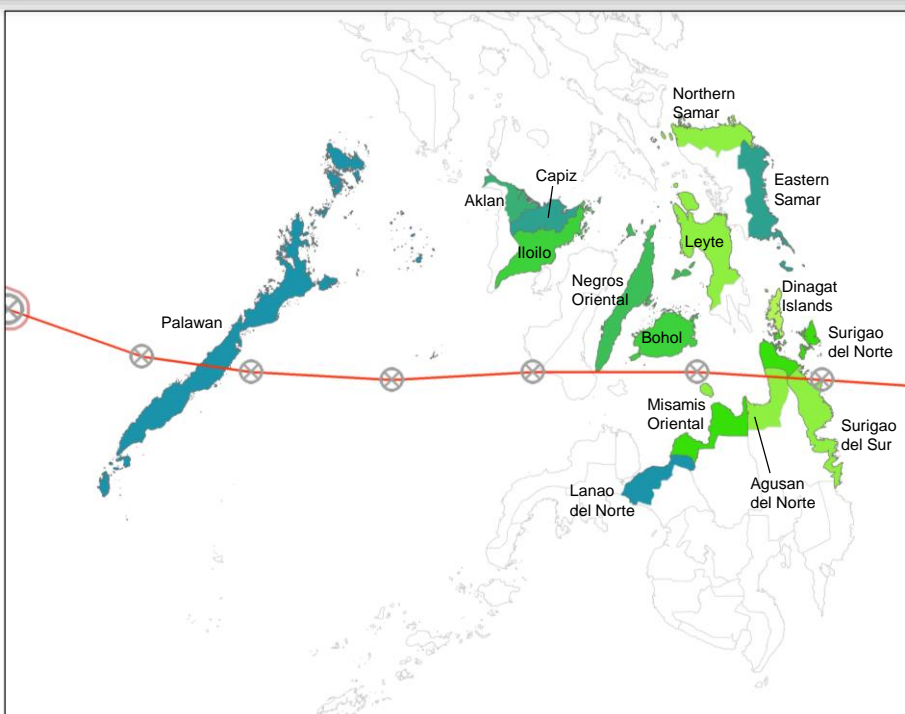

TROPICAL DEPRESSION 1 (BOLAVEN)

Countries under monitoring (PH, VN, KH)
FLASH UPDATE #3

PHILIPPINES

- ❑ [NDRRMC](#) and [DSWD](#) reported that a total of 33,084 persons were affected (7,989 families) with 80 houses destroyed following the TD.

Viet Nam

- ❑ [NCHMF](#) forecasted moderate rainfall in the south and mid central provinces.
- ❑ [CCNDPC](#) is monitoring the progress of TD 1 (Bovalen) and is forecasting that within the next 12 hours, it will weaken into a low pressure area (wind speeds below 40km/h) over the sea of Ninh Thuan-Ben Tre

Cambodia

- ❑ [Department of Meteorology](#) issued warnings for strong winds and high waves

Meteorological forecasts

- ❑ [Hong Kong Observatory](#) forecasted that Bolaven will move towards the vicinity of southern part of Vietnam (Ho Chi Minh City) on 4 Jan and dissipate gradually (issued at 0500 HKT)