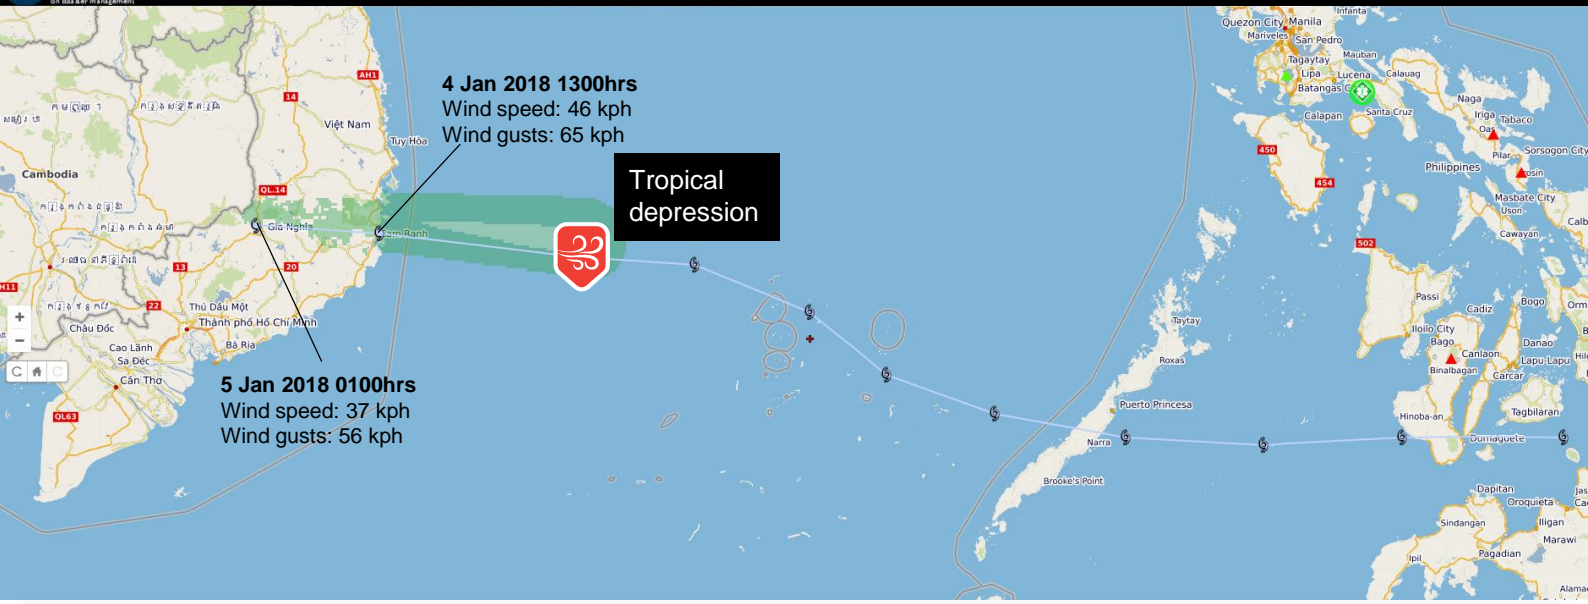

TROPICAL DEPRESSION 1 (BOLAVEN)

Countries under monitoring (PH, VN, KH)
FLASH UPDATE #3

PHILIPPINES

- ❑ [NDRRMC](#) and [DSWD](#) reported that a total of 33,084 persons were affected (7,989 families) with 80 houses destroyed following the TD.

Viet Nam

- ❑ [NCHMF](#) forecasted moderate rainfall in the south and mid central provinces.
- ❑ [CCNDPC](#) is monitoring the progress of TD 1 (Bovalen) and is forecasting that within the next 12 hours, it will weaken into a low pressure area (wind speeds below 40km/h) over the sea of Ninh Thuan-Ben Tre

Cambodia

- ❑ [Department of Meteorology](#) issued warnings for strong winds and high waves

Meteorological forecasts

- ❑ [Hong Kong Observatory](#) forecasted that Bolaven will move towards the vicinity of southern part of Vietnam (Ho Chi Minh City) on 4 Jan and dissipate gradually (issued at 0500 HKT)