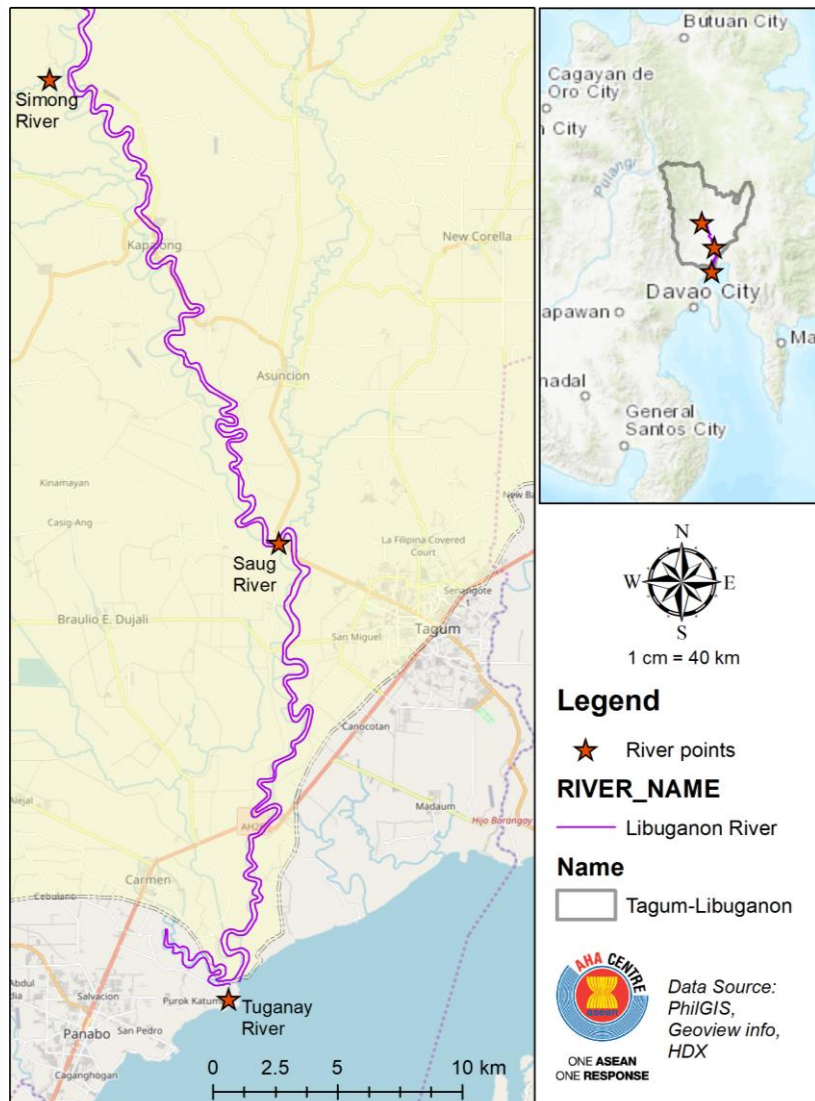

Cambodia

- [Department of Meteorology](#) issued warnings for strong winds and high waves

DATA SOURCES
AHA Centre Disaster Monitoring & Response System (DMRS);
Pacific Disaster Center (PDC Global), Healthmap, Joint Typhoon
Warning Centre
Philippines: DSWD, NDRRMC, PAGASA, PhilGIS
Viet Nam: CCNDPC, NCHMF, VDMA
Cambodia: Ministry of Water Resources and Meteorology

DISCLAIMER
The AHA Centre was established in November 2011
by the Association of South East Asian National
(ASEAN) and ASEAN member states to facilitate
cooperation and coordination among the Parties,
relevant agencies of the United Nations and
international organisations in disaster

management and humanitarian assistance.
The use of boundaries, geographic names, related
information and potential considerations for response
are for reference, not warranted to be error free or
implying official endorsement from ASEAN Member
States.

© 2018 AHA Centre.
All rights reserved.
You are receiving this email
because you are registered in
our distribution list.

Our mailing address is:
AHA Centre,
GRAHA BNPB 13th Floor,
Jl. Raya Pramuka Kav. 38,
Jakarta 13120 Indonesia