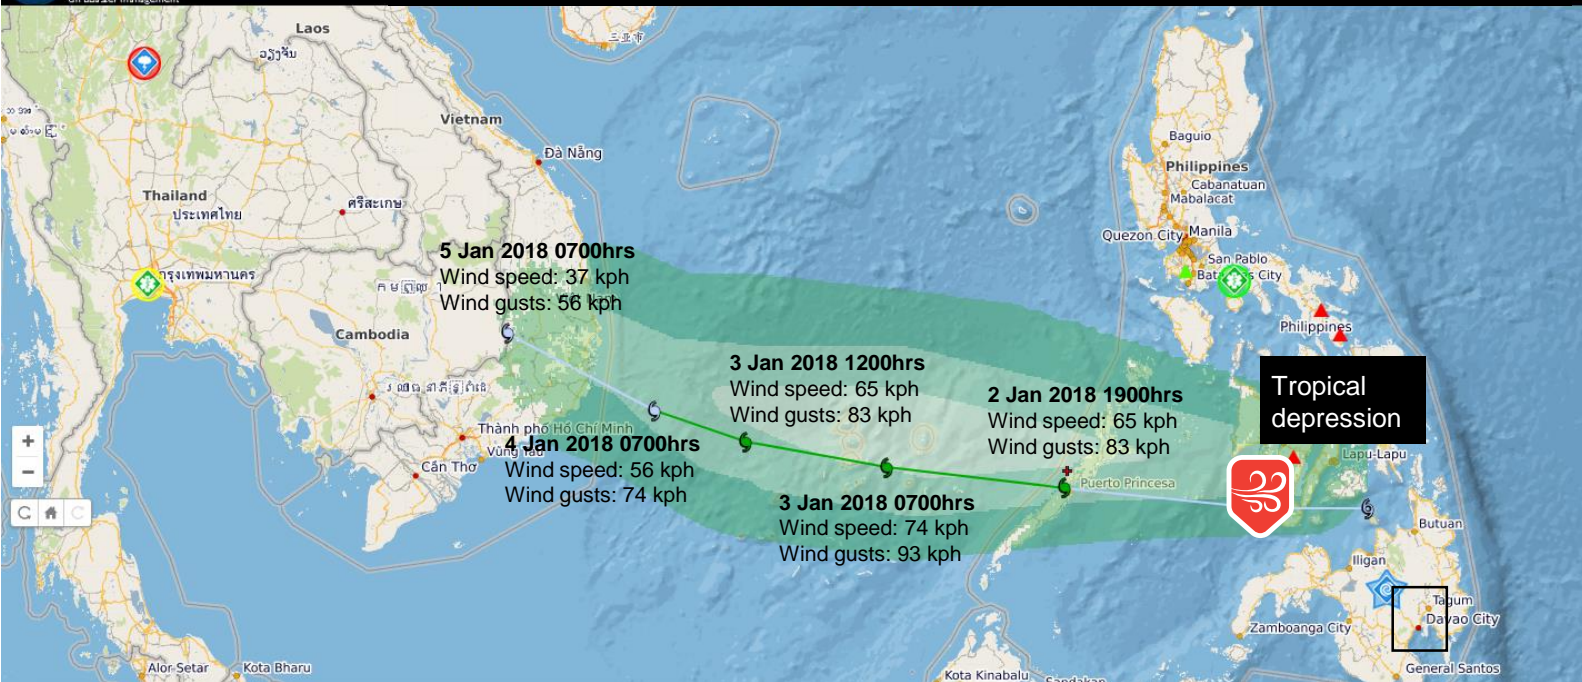

# TROPICAL DEPRESSION 1 (AGATON)

Countries under monitoring (PH, VN, KH)

### PHILIPPINES

- Public warnings have been released since 30 Dec 2017 for communities living near mountain slopes and low lying areas for possible flash floods or landslides (secondary hazards).
- Tagum-Libuganon River Basin particularly Tuganay, Saug and Simong Rivers will be likely affected as forecasted by [PAGASA](#)
- Monitoring of the hazard commenced on 30 Dec 2017 when a [Low Pressure Area \(LPA\)](#) was detected outside of Philippines Area of Responsibility (PAR)
- A total of 353 families were evacuated to 16 centres in Region IX and CARAGA were evacuated on 30 Dec 2017.