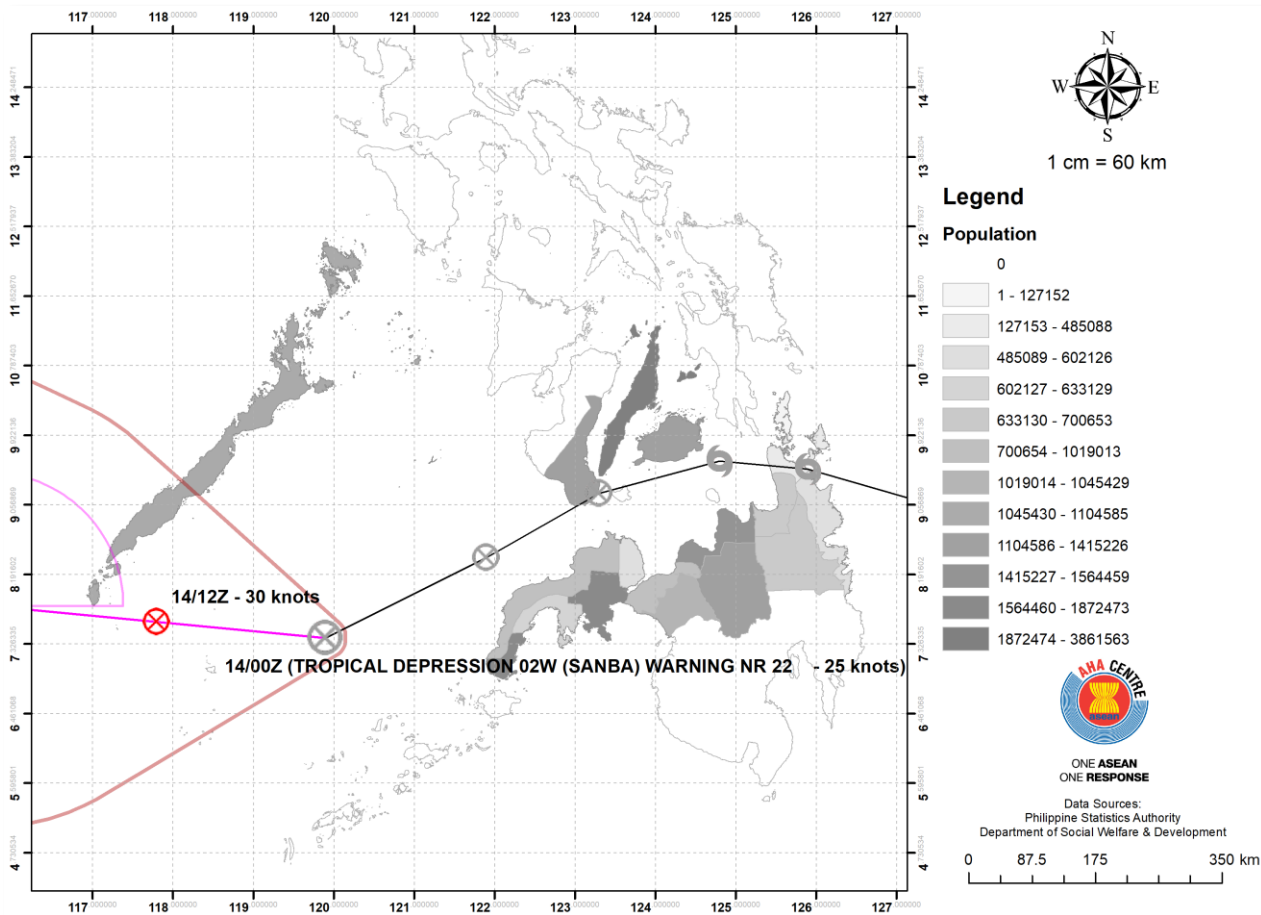

PHILIPPINES

- ❑ [Latest weather bulletin on Sanba \(Basyang\)](#) report that the storm has degraded into a Tropical Depression and is moving towards Southern Palawan.
 - ❑ Sea travel is best avoided given the storm surge over the seaboard of Northern Luzon and Palawan, eastern seaboard of Central Luzon and of Visayas, and the eastern and western seaboard of Southern Luzon.
- ❑ According to latest reports, **4,895 families or 21,155 persons were affected** and housed in **102 evacuation centres across 94 barangays**.
- ❑ The depression is expected to leave Philippines Area of Responsibility on 16 Feb 2018.
- ❑ [Latest situation report](#) from Department of Social Welfare & Development (DWSD) can be found here.

DATA SOURCES
 AHA Centre Disaster Monitoring & Response System (DMRS);
 Pacific Disaster Center (PDC Global), Healthmap, Joint Typhoon
 Warning Centre
 Philippines: DSWD, NDRRMC, PAGASA, PhilGIS, Philippine Statistics
 Authority
 Viet Nam: Central Steering Committee for Natural Disaster Prevention
 and control