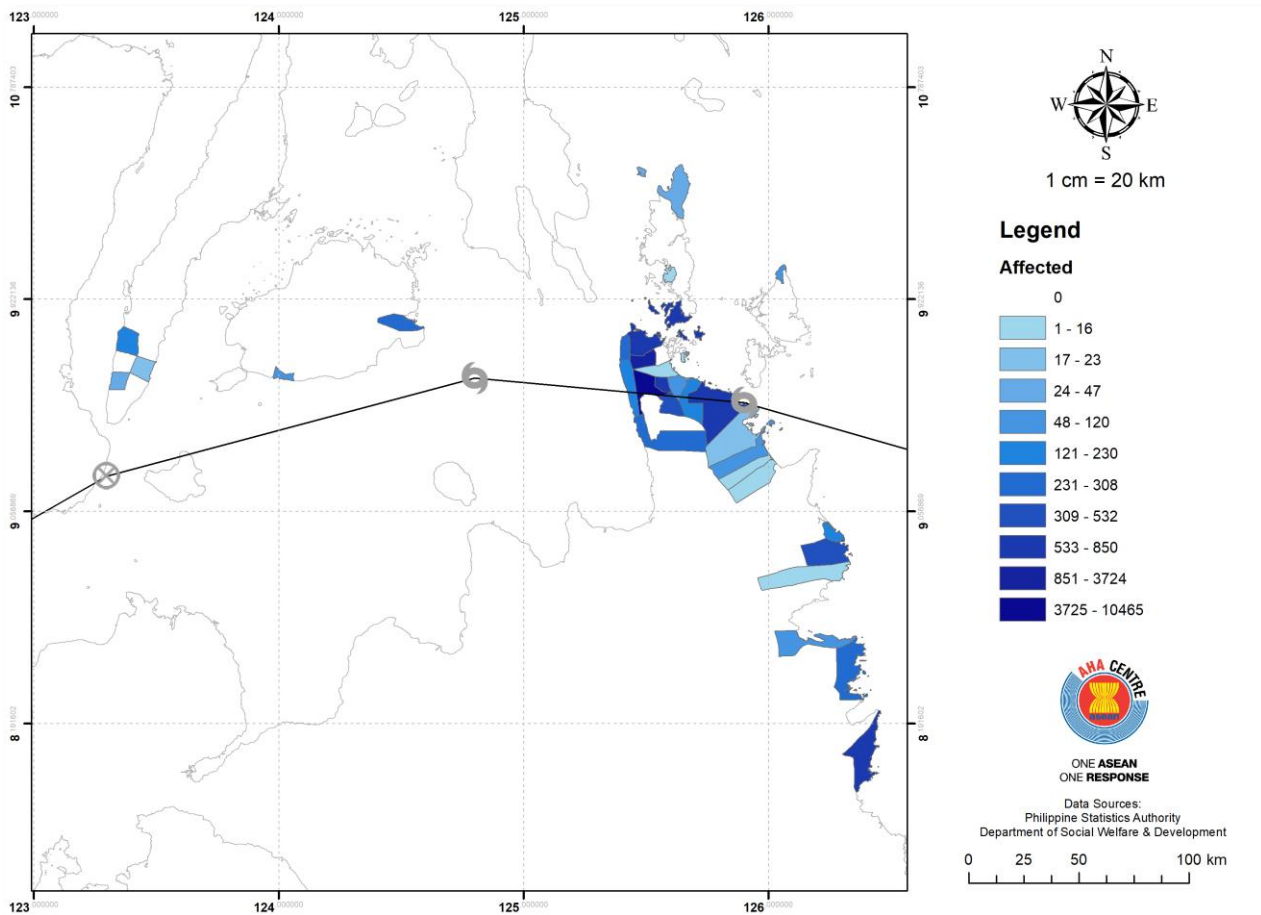

PHILIPPINES

- ❑ [Latest weather bulletin on Sanba \(Basyang\)](#) report that the storm has degraded into a Tropical Depression and is moving towards Southern Palawan.
 - ❑ Sea travel is best avoided given the storm surge over the seaboard of Northern Luzon and Palawan, eastern seaboard of Central Luzon and of Visayas, and the eastern and western seaboard of Southern Luzon.
- ❑ According to latest reports, **4,895 families or 21,155 persons were affected** and housed in **102 evacuation centres across 94 barangays**.
- ❑ The depression is expected to leave Philippines Area of Responsibility on 16 Feb 2018.
- ❑ [Latest situation report](#) from Department of Social Welfare & Development (DWSD) can be found here.

VIET NAM

- ❑ [CCNDPC](#) is proactively responding to TD Sanba ahead of the Chinese Lunar New Year (16 Feb 2018).
- ❑ Pre-emptive and proactive measures include:
 - ❑ Notifying sea assets and owners of the latest situation and happenings;
 - ❑ Keeping communication channels open for early warning and info dissemination;
 - ❑ Mobilising and utilising network with relevant countries and territories to assist fishermen at sea;
 - ❑ Pre-positioning assets in event if search and rescue efforts are required.

DATA SOURCES
 AHA Centre Disaster Monitoring & Response System (DMRS);
 Pacific Disaster Center (PDC Global), Healthmap, Joint Typhoon
 Warning Centre
 Philippines: DSWD, NDRRMC, PAGASA, PhilGIS, Philippine Statistics
 Authority
 Viet Nam: Central Steering Committee for Natural Disaster Prevention
 and control