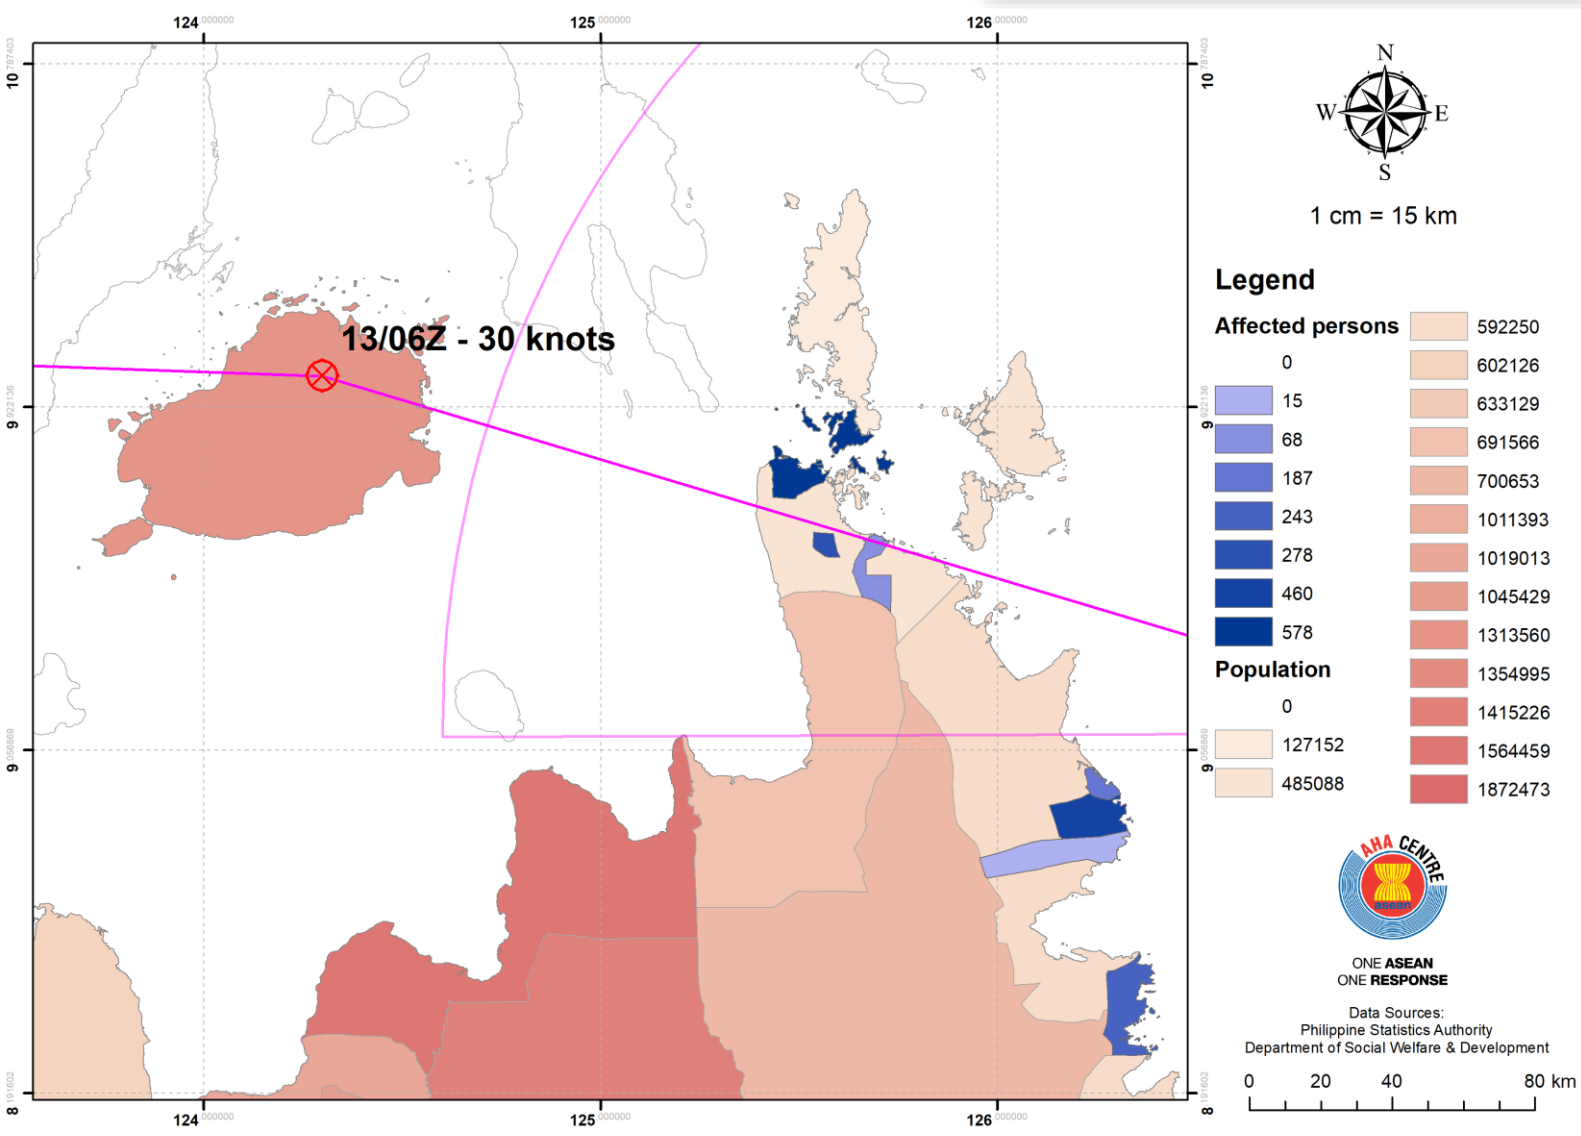

TUESDAY
13 FEB 2018
10:00 UTC+7

TROPICAL STORM SANBA (BASYANG)

Countries under monitoring (PH, VN)

FLASH UPDATE #2

ONE ASEAN ONE RESPONSE

ONE ASEAN ONE RESPONSE **DMRS v5.3.3**
 AHA Centre Co-ordinating Centre for Natural Disaster Assistance
 Powered by DisasterAWARE

UTC	LONDON	NYC	SINGAPORE	TOKYO	SYDNEY
02:30	02:30	21:30	10:30	11:30	13:30
FEB 13, 2018	FEB 13, 2018	FEB 12, 2018	FEB 13, 2018	FEB 13, 2018	FEB 13, 2018

PHILIPPINES

- [Latest weather bulletin on Sanba \(Basyang\)](#) stated that landfall will be made on 13 Feb 2018 morning.
- Approximately **14.4 million residents** remains at risk; but only **1,829 persons are affected** and housed in **17 evacuation centres**.
- Storm had move slightly north and on track towards Surigao del Sur, Dinagat Islands and Bohol
- [Latest situation report](#) can be found here

VIET NAM

- [CCNDPC](#) is monitoring the situation closely as the storm may be on track towards **coastal provinces and cities between Thanh Hoa and Kien Giang (Central Viet Nam)**

DATA SOURCES
AHA Centre Disaster Monitoring & Response System (DMRS); Pacific Disaster Center (PDC Global), Healthmap, Joint Typhoon Warning Centre
Philippines: DSWD, NDRRMC, PAGASA, PhilGIS, Philippine Statistics Authority