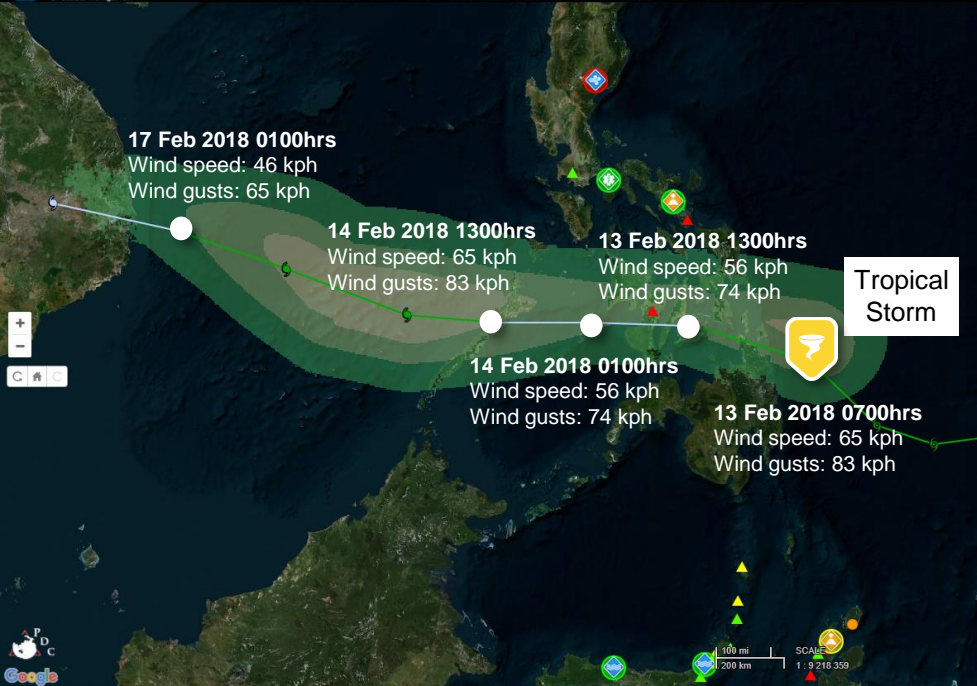

TUESDAY
13 FEB 2018
10:00 UTC+7

TROPICAL STORM SANBA (BASYANG)

Countries under monitoring (PH, VN)

FLASH UPDATE #2

ONE ASEAN ONE RESPONSE

ONE ASEAN ONE RESPONSE **DMRS v5.3.3**
 AHA Centre Co-ordinating Centre for Natural Disaster Assistance
 Powered by DisasterAWARE

UTC	LONDON	NYC	SINGAPORE	TOKYO	SYDNEY
02:30	02:30	21:30	10:30	11:30	13:30
FEB 13, 2018	FEB 13, 2018	FEB 12, 2018	FEB 13, 2018	FEB 13, 2018	FEB 13, 2018

PHILIPPINES

- [Latest weather bulletin on Sanba \(Basyang\)](#) stated that landfall will be made on 13 Feb 2018 morning.
- Approximately **14.4 million residents** remains at risk; but only **1,829 persons are affected** and housed in **17 evacuation centres**.
- Storm had move slightly north and on track towards Surigao del Sur, Dinagat Islands and Bohol
- [Latest situation report](#) can be found here

VIET NAM

- [CCNDPC](#) is monitoring the situation closely as the storm may be on track towards **coastal provinces and cities between Thanh Hoa and Kien Giang (Central Viet Nam)**

DATA SOURCES
AHA Centre Disaster Monitoring & Response System (DMRS); Pacific Disaster Center (PDC Global), Healthmap, Joint Typhoon Warning Centre
Philippines: DSWD, NDRRMC, PAGASA, PhilGIS, Philippine Statistics Authority